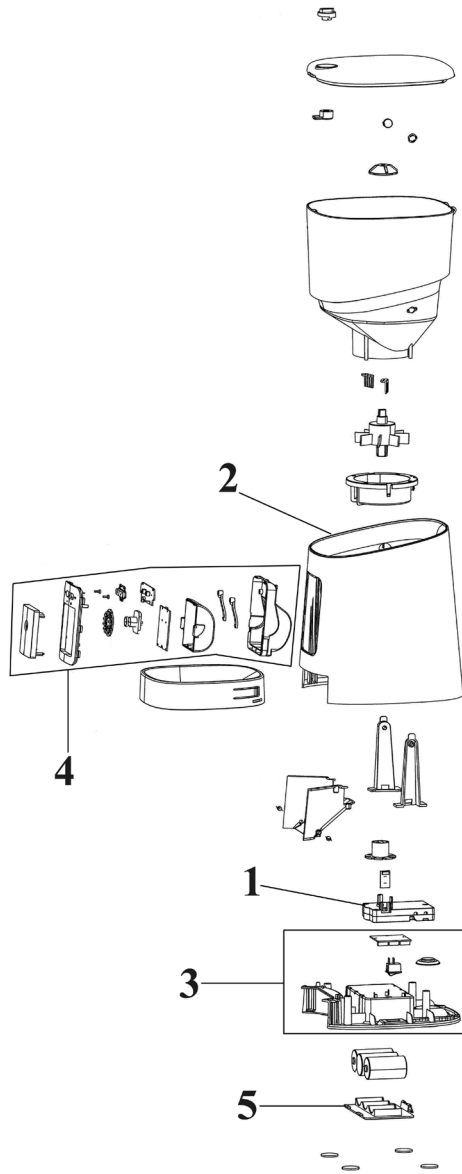

Parts Information:
Baridi Automatic Pet/Cat/Dog Feeder, 6L Capacity with Camera, 2-Way Audio, TUYA Compatibility
Model No: DH231

Item	Part No.	Description
1	DH10625	Motor Control Box
2	DH10626	Main Body
3	DH10627	Control Board & Base

Item	Part No.	Description
4	DH10628	Camera Assembly
5	DH10629	Battery Cover

NOTE: It is our policy to continually improve products and as such we reserve the right to alter data, specifications and component parts without prior notice. There may be alternative versions of this product, please contact us should you require this information.